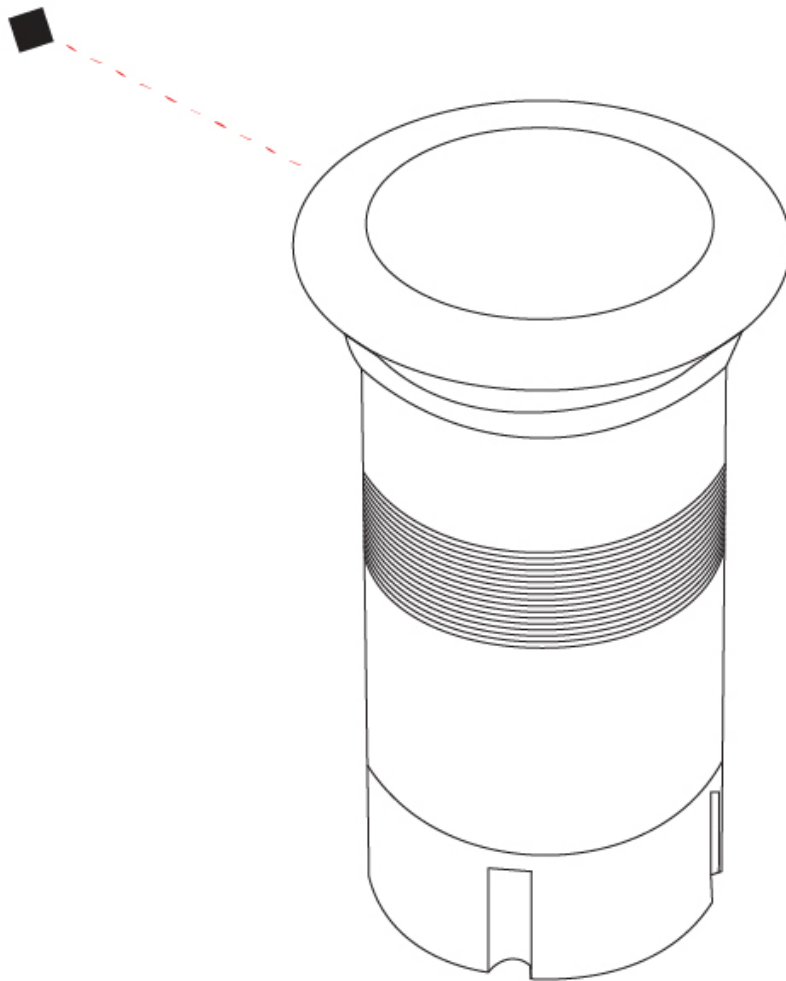

E12I0029-

PROJECT

TYPE

SPECIFIER

QUANTITY

DATE

E